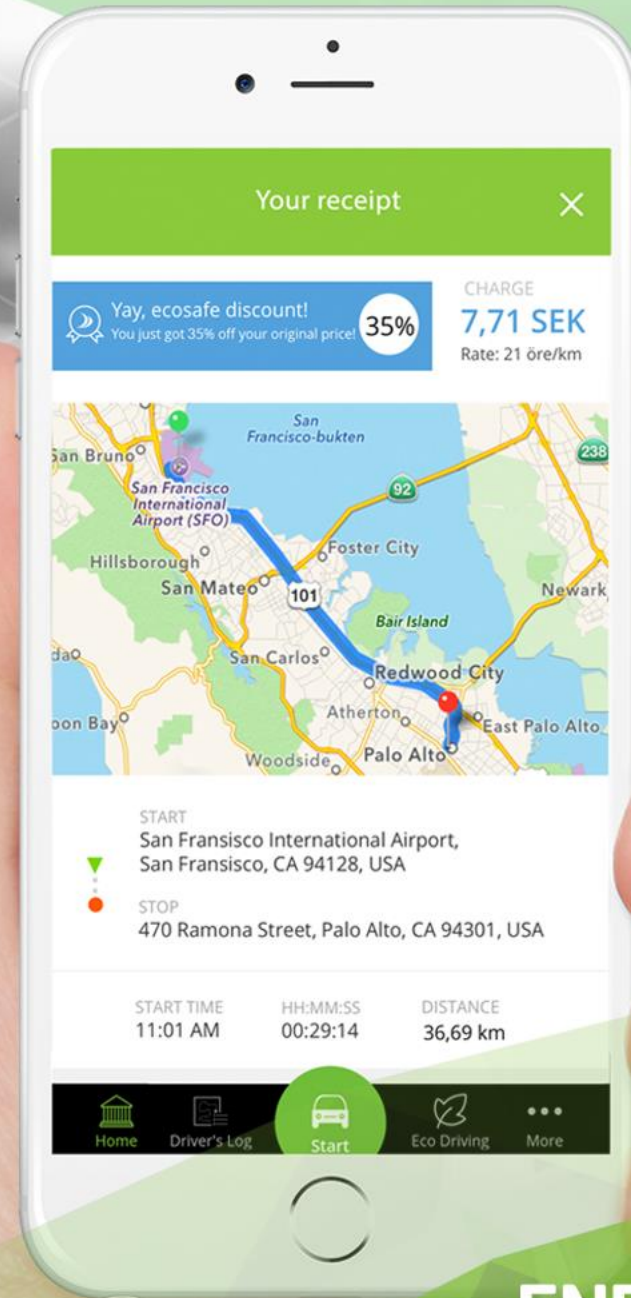

Disruptive car insurance

Pay as you drive in real time

ENERFY®

World leader in tech
for driver digital DNA

ENERFY

Empowering consumers
with an individualised insurance

ENERFY

A person's hands are reaching out from the open window of a dark-colored car. The hands are positioned as if feeling the air or touching a surface. The background is a composite image featuring a white grid pattern overlaid on a landscape of green hills and a dark, rocky area. The entire scene is framed by large, overlapping green geometric shapes.