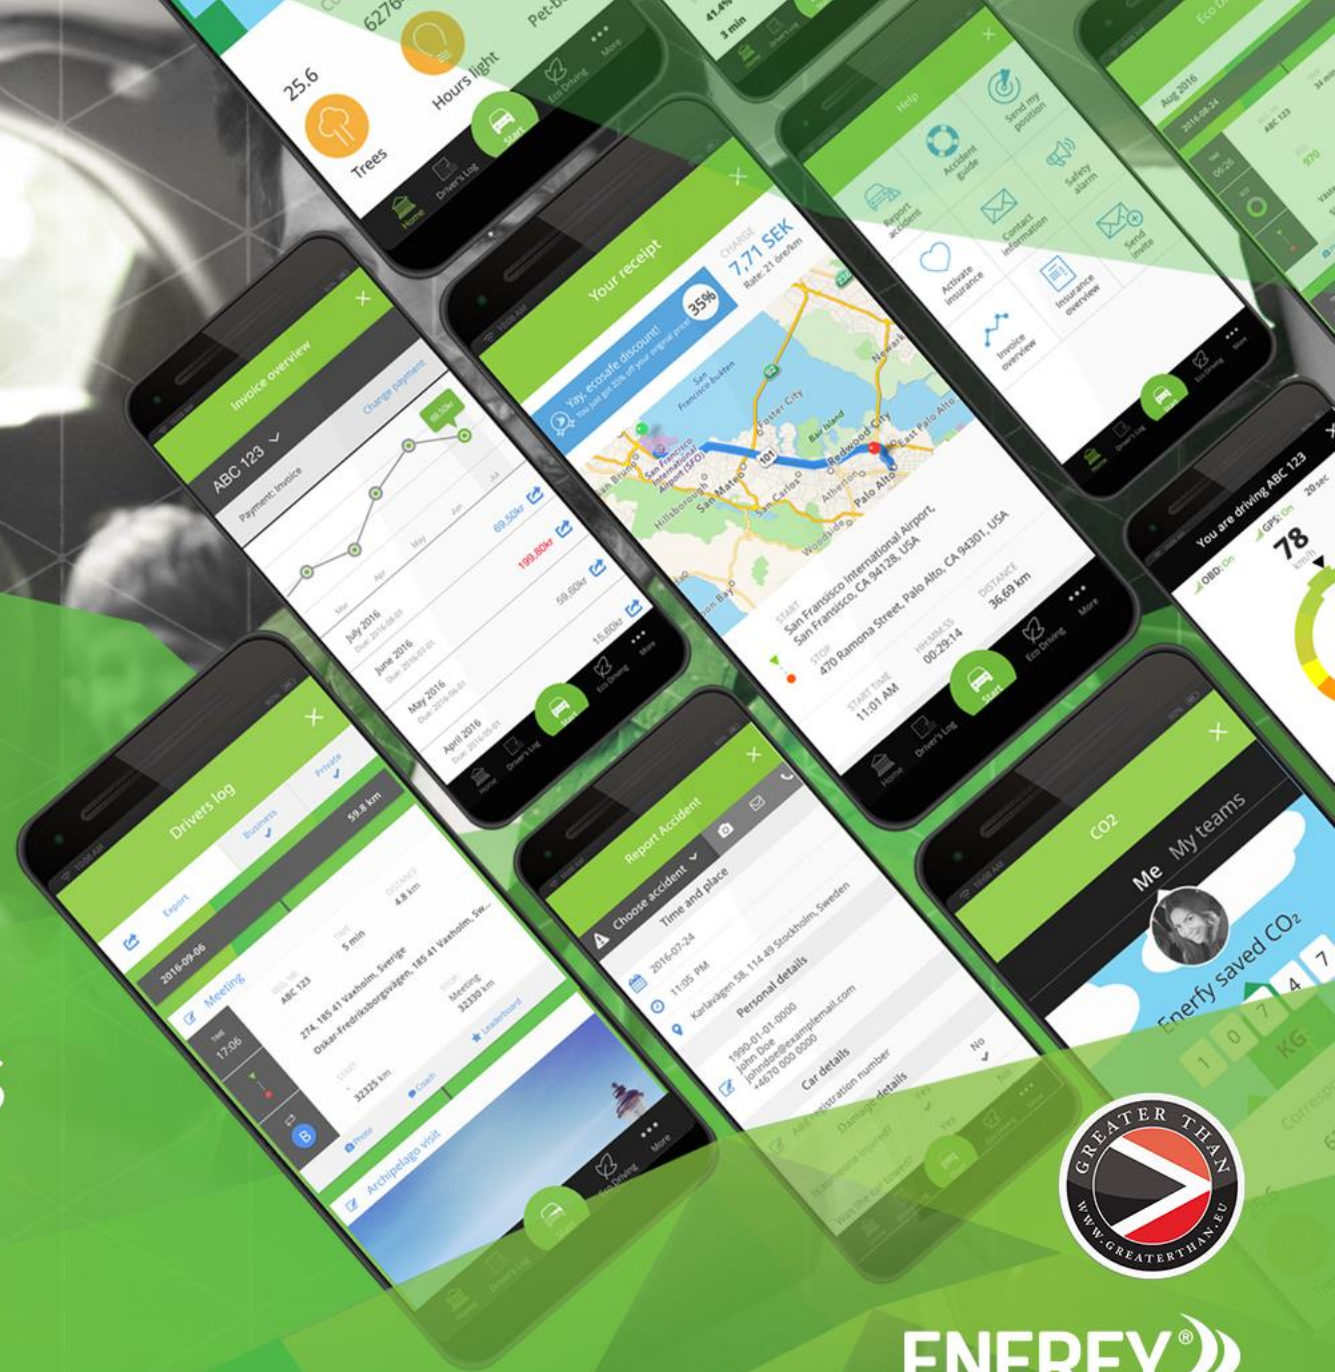

Disruptive car insurance

Pay as you drive in real time

ENERFY®

World leader in tech
for driver digital DNA

ENERFY

Empowering consumers
with an individualised insurance

ENERFY

A person's hands are reaching out from the open window of a dark-colored car. The hands are positioned as if feeling the air or touching a surface. The background is a composite image featuring a white grid pattern overlaid on a landscape of green hills and a dark, rocky area. The entire scene is framed by large, overlapping green geometric shapes.

Reducing the world's CO2 emissions by 100 million tons per year*

*If 30% of the target group used Enerfy. Calculations by the WWF
and the Swedish Energy Agency

ENERFY®

Creative and brave minds
transforming and digitalising car insurance